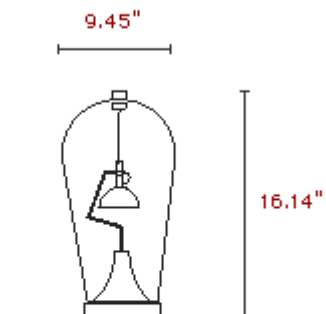

<http://www.sid-usa.com>