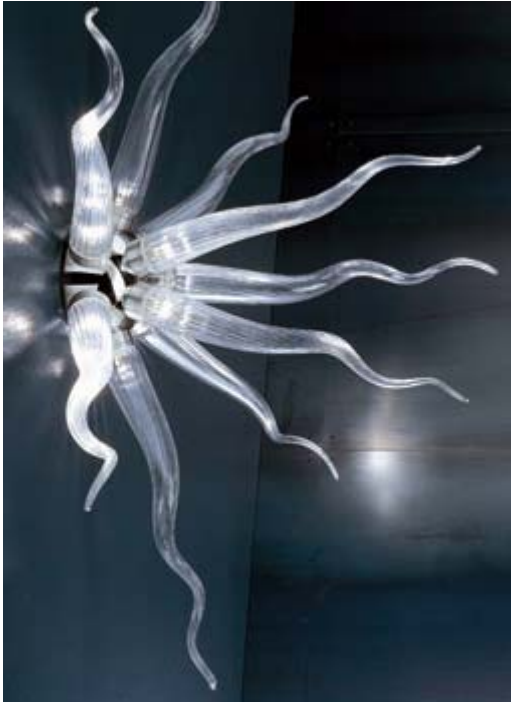

STUDIO ITALIA DESIGN USA
1155 NW 159th Drive
Miami, FL 33169
TEL (305) 621-9602
FAX (786) 513-3721
www.sid-usa.com

KAPP AP

Wall mounted luminaire. chrome frame. special hand hand-blown glass diffusers in clear crystal or red.

LAMPING

 9X20W T3 INCANDESCENT (E12)

CERTIFICATION

NOTES

- ▶ Mounts to standard 4" junction box
- ▶ Lamp not included
- ▶ Oversize - Special shipping requirements

FINISH & GLASS

FRAME

CR