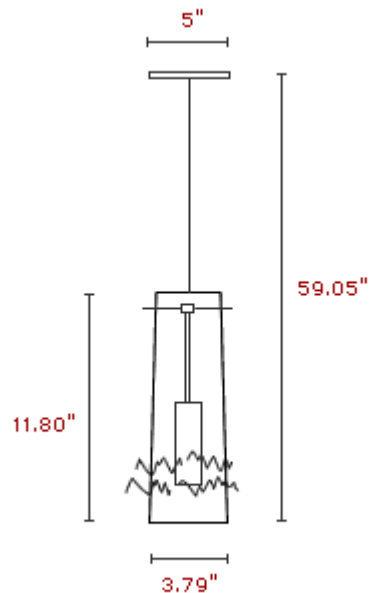

PRODUCT DIAGRAM

<http://www.sid-usa.com>